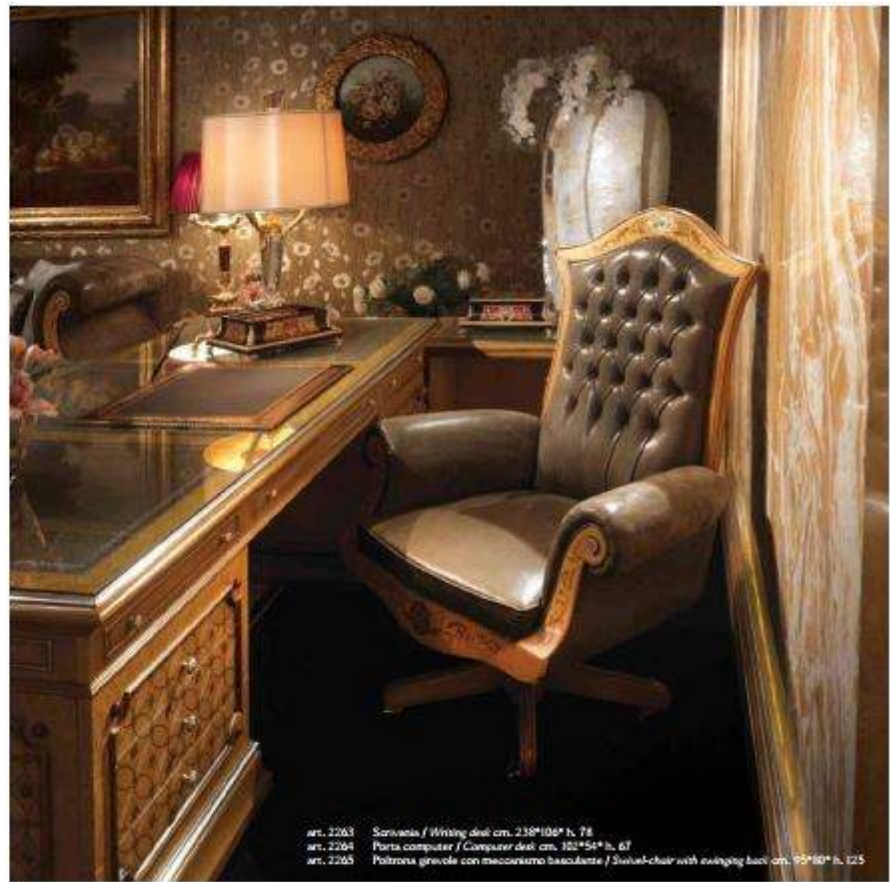

art. 2263 Scrivania / Writing desk cm. 238*106* h. 78
art. 2264 Porta computer / Computer desk cm. 102*54* h. 67
art. 2265 Poltrona girevole con meccanismo basculante / Swivel-chair with swiveling back cm. 99*100* h. 125