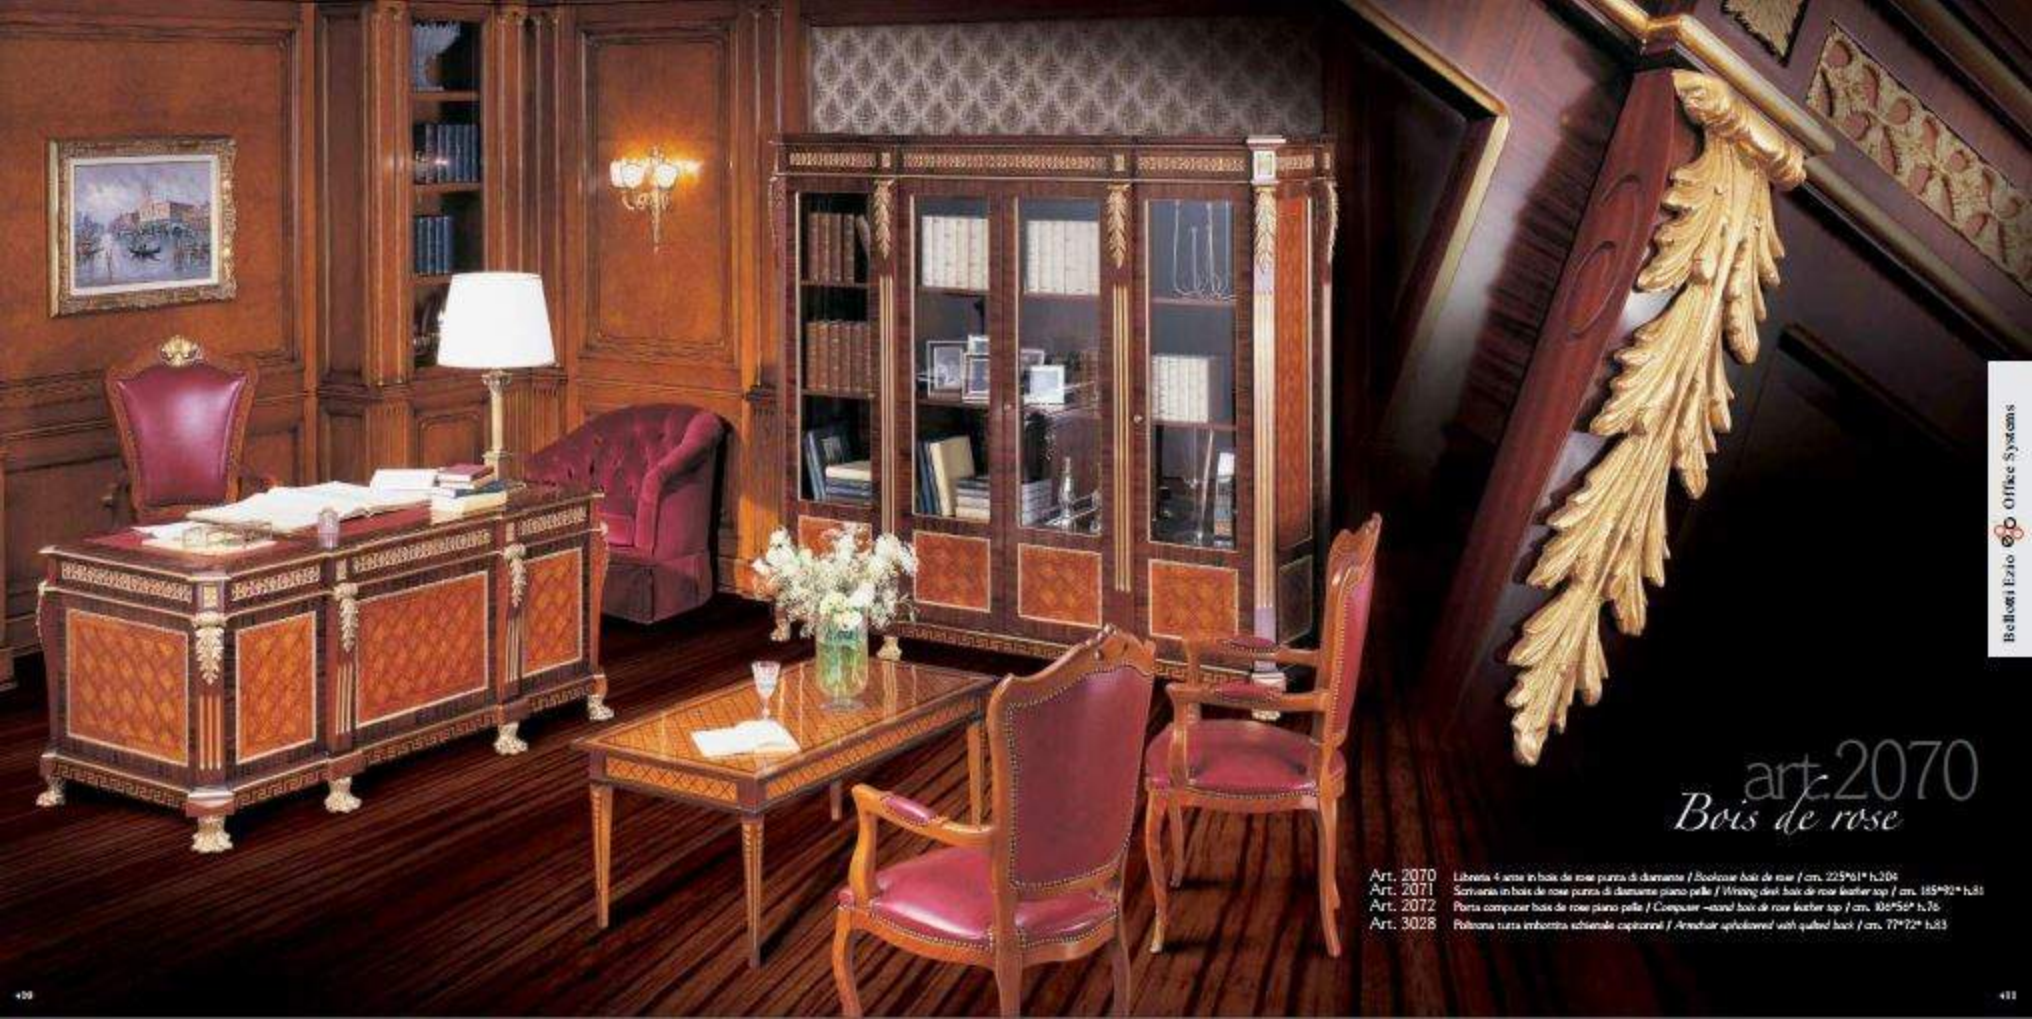

art. 2070
Bois de rose