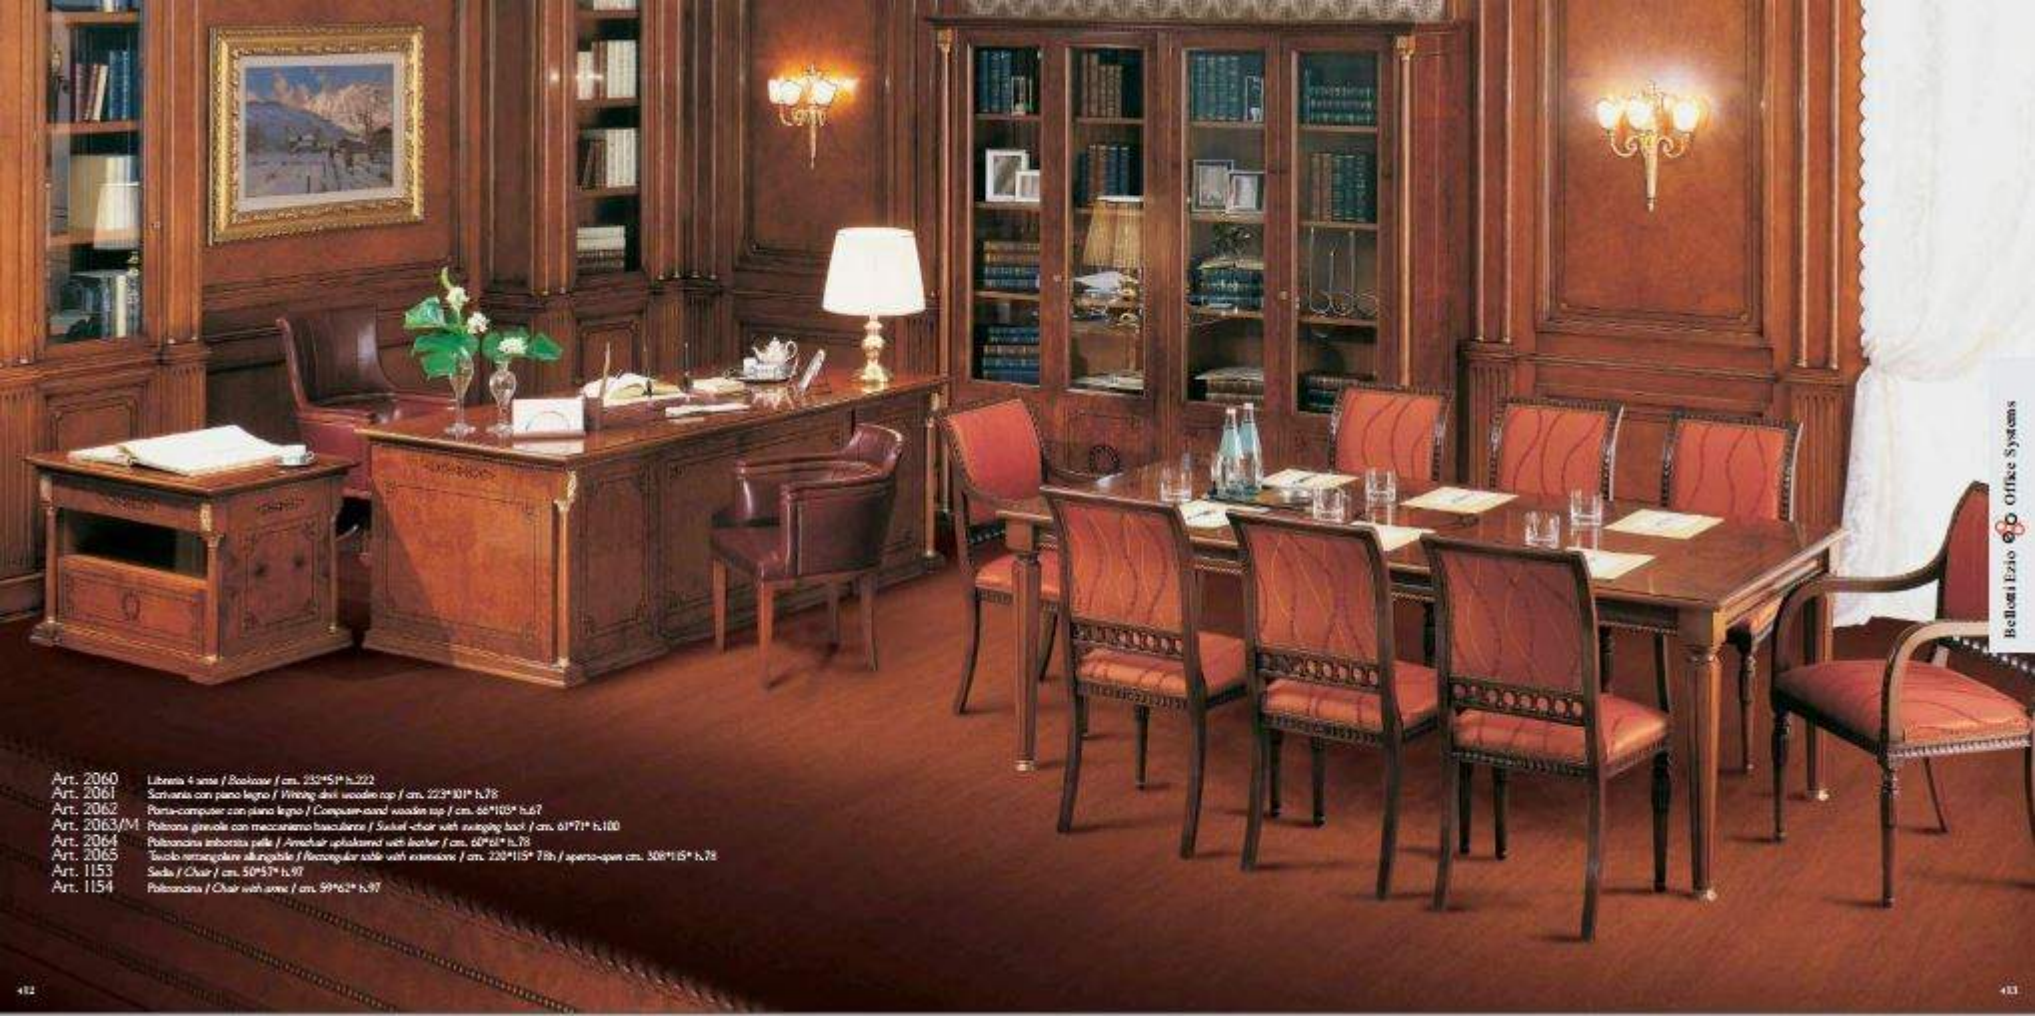

1. Art. 2060 Libreria 4 ante / Bookcase / cm. 220*51* h.292
   Art. 2061 Scrivania con piano legno / Writing desk wooden top / cm. 222*101* h.76
   Art. 2062 Piano-computer con piano legno / Computer desk wooden top / cm. 68*105* h.67
   Art. 2063/M Poltrona girante con meccanismo basculante / Swivel chair with reclining foot / cm. 61*71* h.100
   Art. 2064 Poltroncina imbottita sella / Upholstered saddle seat / cm. 60*61* h.76
   Art. 2065 Tavolo rettangolare allungabile / Rectangular table with extension / cm. 220*115* 7th / aperto-open cm. 308*115* h.76
   Art. 1153 Sedia / Chair / cm. 50*37* h.97
   Art. 1154 Poltroncina / Chair with arms / cm. 99*62* h.97