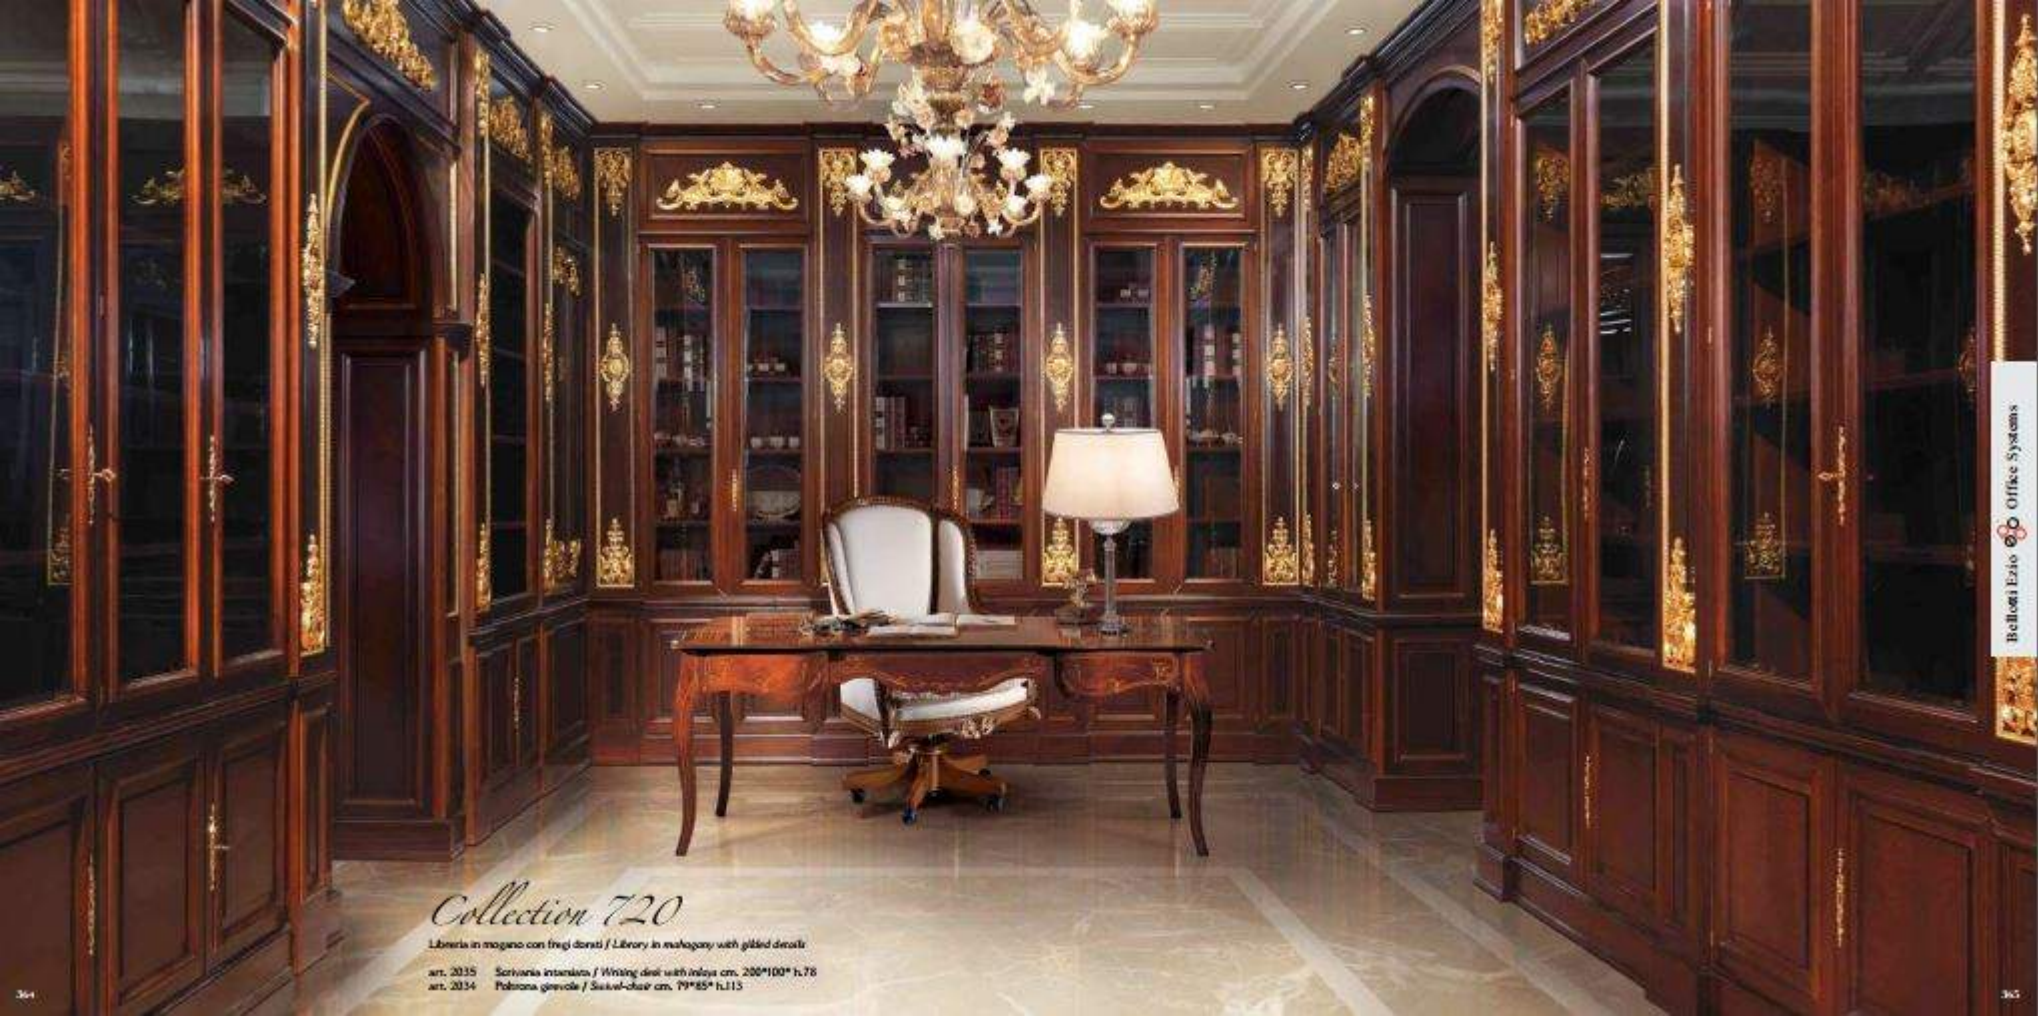

Collection 720